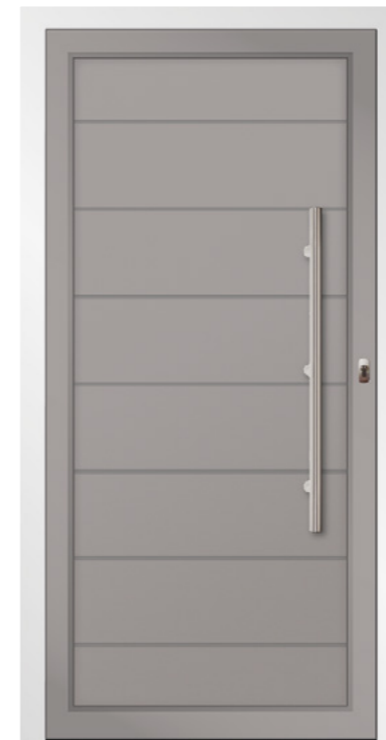

*Platinum Grey (RAL 7036) door and frame.
600mm Stainless Steel off-set bar handle.
Shown here with stainless steel glazing trims.*

Polar Black

Polar Blue

Polar Red

Polar Green

Sandblasted Timor

IGMAN

*Platinum Grey (RAL 7036) door and white frame.
1000mm Stainless Steel in-line bar handle fitted
to the panel face.
(A handle is required both internally and external
to ensure through fixing strength when choosing
an in-line handle configuration).*