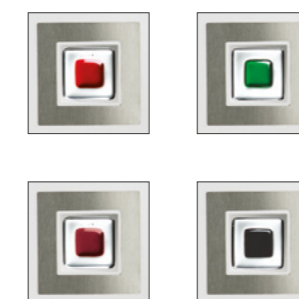

BACKING GLASS

A range of toughened Pilkington backing glass textures are available to choose from when specifying glass for your door.